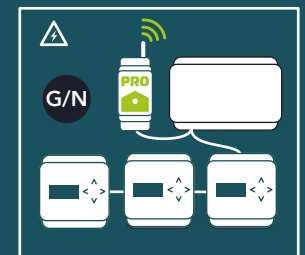

For schools, offices, hotels etc.
VAV, FCU, room controllers etc.

Next to or above your room- or zone controller.

DIN rail

Next to your controller inside electrical cabinet.

- Replaceable antenna
- Indoor and outdoor installation
- Baud rate agnostic with external switches
- Rigid block terminals

For retails, offices, residential etc.
RTU, AHU, smart meter etc.

Next to your controller in your DIN rail cabinet.

Wall mount PRO

Next to your room controller.

- Daisy-chain up to 4 devices
- Ideal for indoor installation
- Baud rate agnostic
- Push-in terminals

For offices, retails, schools etc.
VAV, FCU, room controllers etc.

When you have multiple room- or zone controllers nearby.

DIN rail PRO

Next to your controllers or submeters inside electrical cabinet.

- Daisy-chain up to 4 devices
- Replaceable antenna
- Indoor and outdoor installation
- Baud rate agnostic with external switches
- Rigid block terminals

For factories, retails, residential etc.
Sub meters, AHU, FCU etc.

For cabinets with multiple sub meters or zone controllers.

N Used as Node

G/N Used as Node or Gateway

Compact
Wall mount
DIN rail
Wall mount PRO
DIN rail PRO